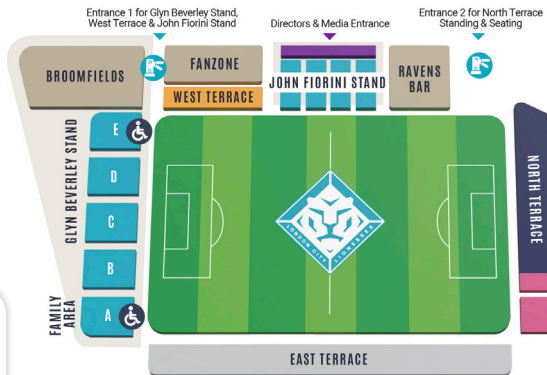

## PRO-RATA SEASON TICKET PRICING MAP

SCAN TO BUY NOW

<b>ZONE 1</b> RESERVED SEATING	<b>ZONE 2</b> UNRESERVED STANDING	<b>ZONE 3</b> UNRESERVED STANDING	<b>F&amp;B</b> FOOD AND BEVERAGE
<b>DA</b> DIRECTORS AREA	<b>AWAY</b> UNRESERVED STANDING	<b>NOT AVAILABLE</b>	<b>WHEELCHAIR SEATING</b>