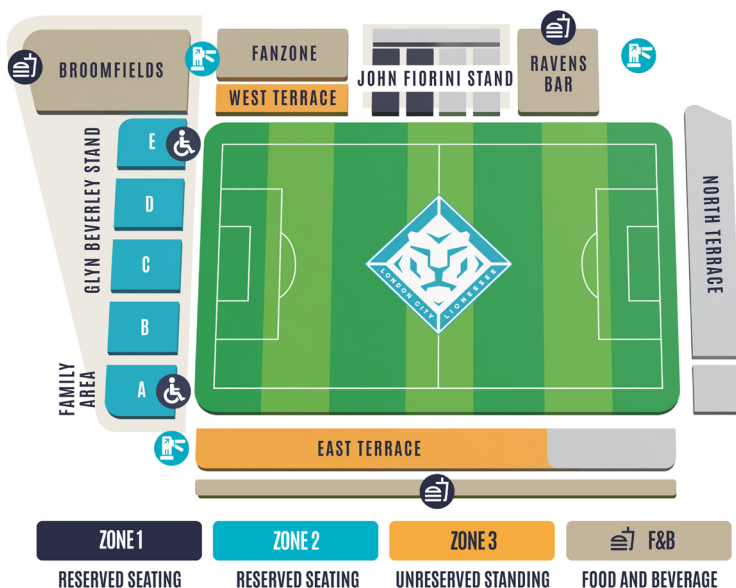

SEATING ZONES

Our three seating zones give you the chance to find the matchday experience that suits you.

2026/27 SEASON TICKET PRICING

EARLY BIRD WINDOW

🕒 EARLY BIRD ON SALE NOW		🔒 GENERAL SALE COMING SOON			
BLOCK	SALES WINDOW	ADULT	65+/18-24	JUNIOR (U18)	FAMILY*
ZONE 1	🕒 EARLY BIRD ON SALE	£135	£99	£67	£315
	🔒 GENERAL SALE COMING SOON	£150	£110	£75	£350
ZONE 2	🕒 EARLY BIRD ON SALE	£115	£85	£58	£290
	🔒 GENERAL SALE COMING SOON	£130	£95	£65	£325
ZONE 3	🕒 EARLY BIRD ON SALE	£100	£75	£45	£255
	🔒 GENERAL SALE COMING SOON	£115	£85	£50	£285